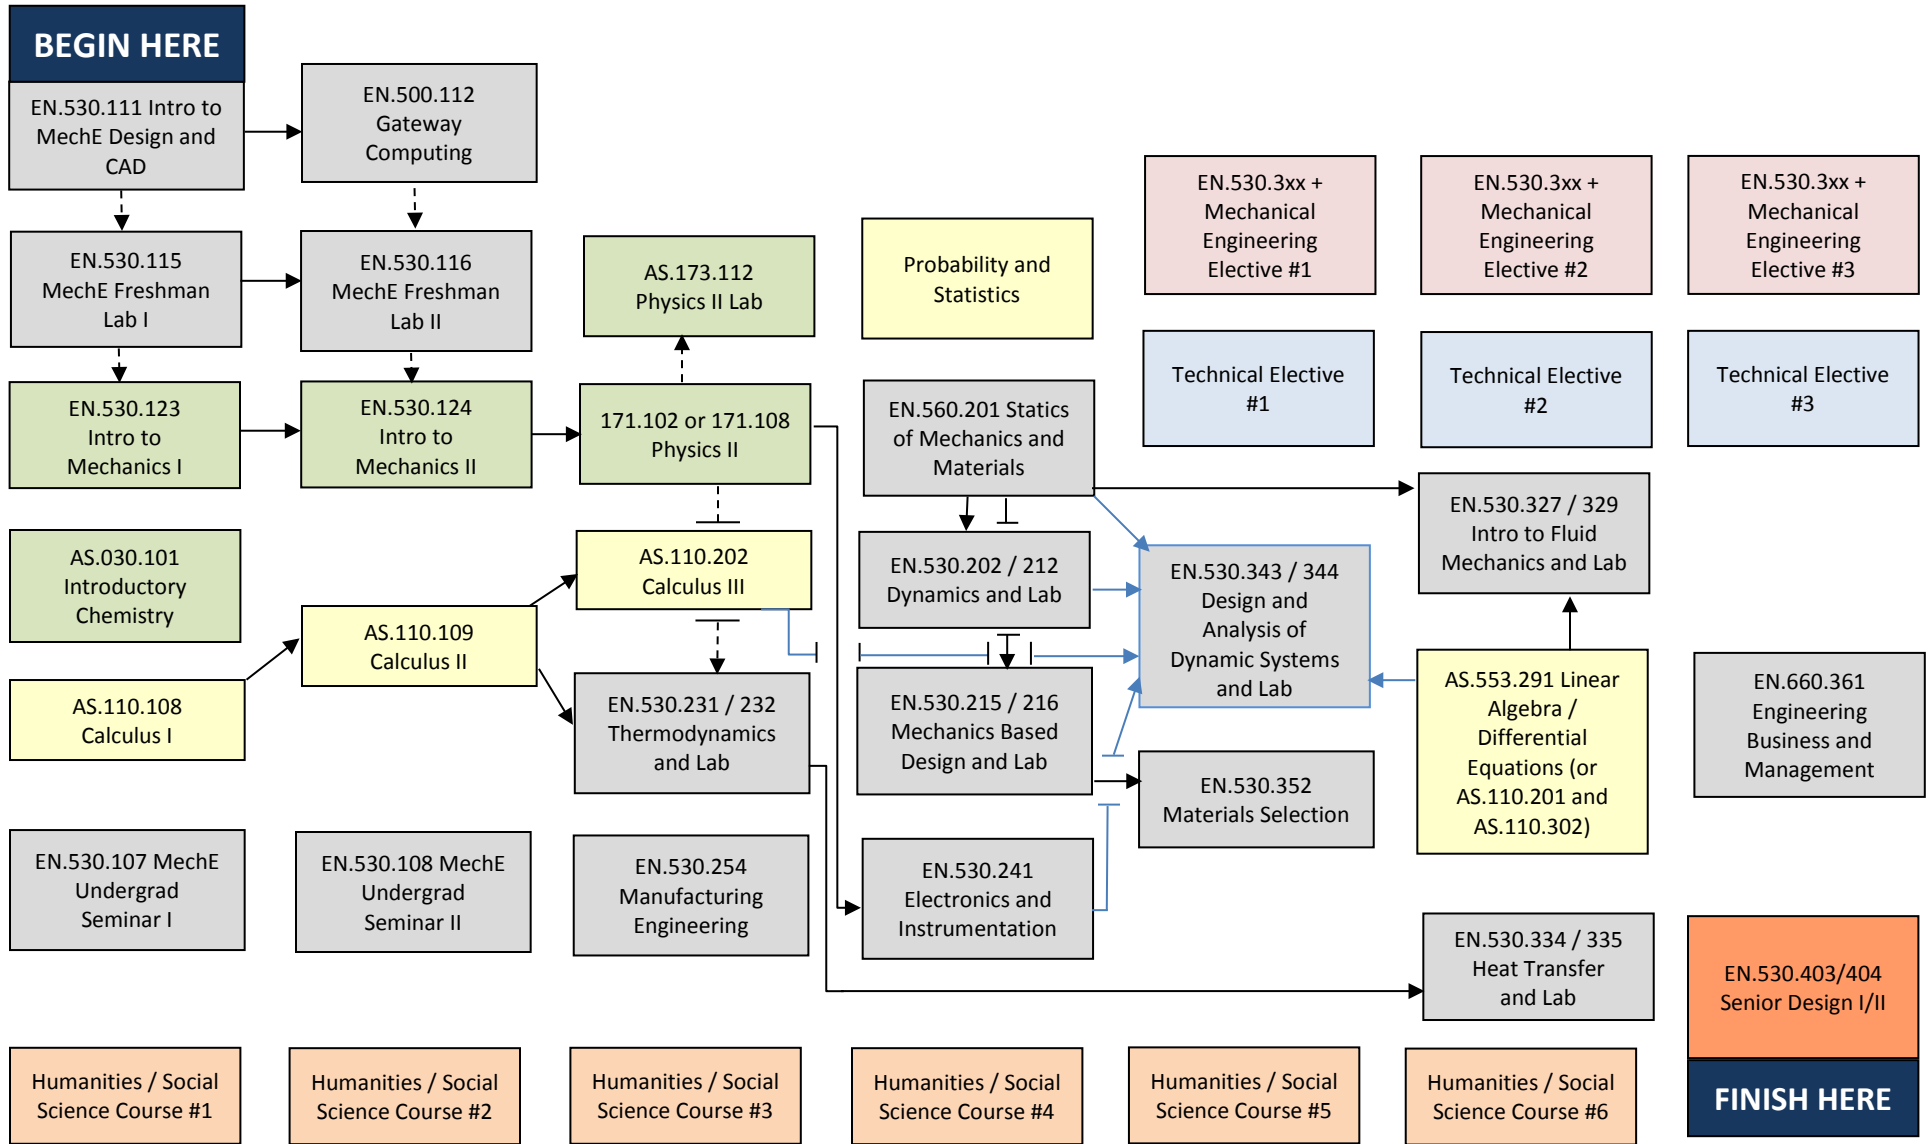

Mechanical Engineering major – Course Dependency Map – Class of 2022 and later

Key

Required Engineering	Math	H&S	Science	Technical Elective	MechE Elective
----------------------	------	-----	---------	--------------------	----------------

Required for next course: →
Concurrent: - - ->
Suggested for next course: ···>

Basic Science, Mathematics, and Humanities / Social Science in other departments: some courses have prerequisites not mapped here. See sis.jhu.edu/classes for info.