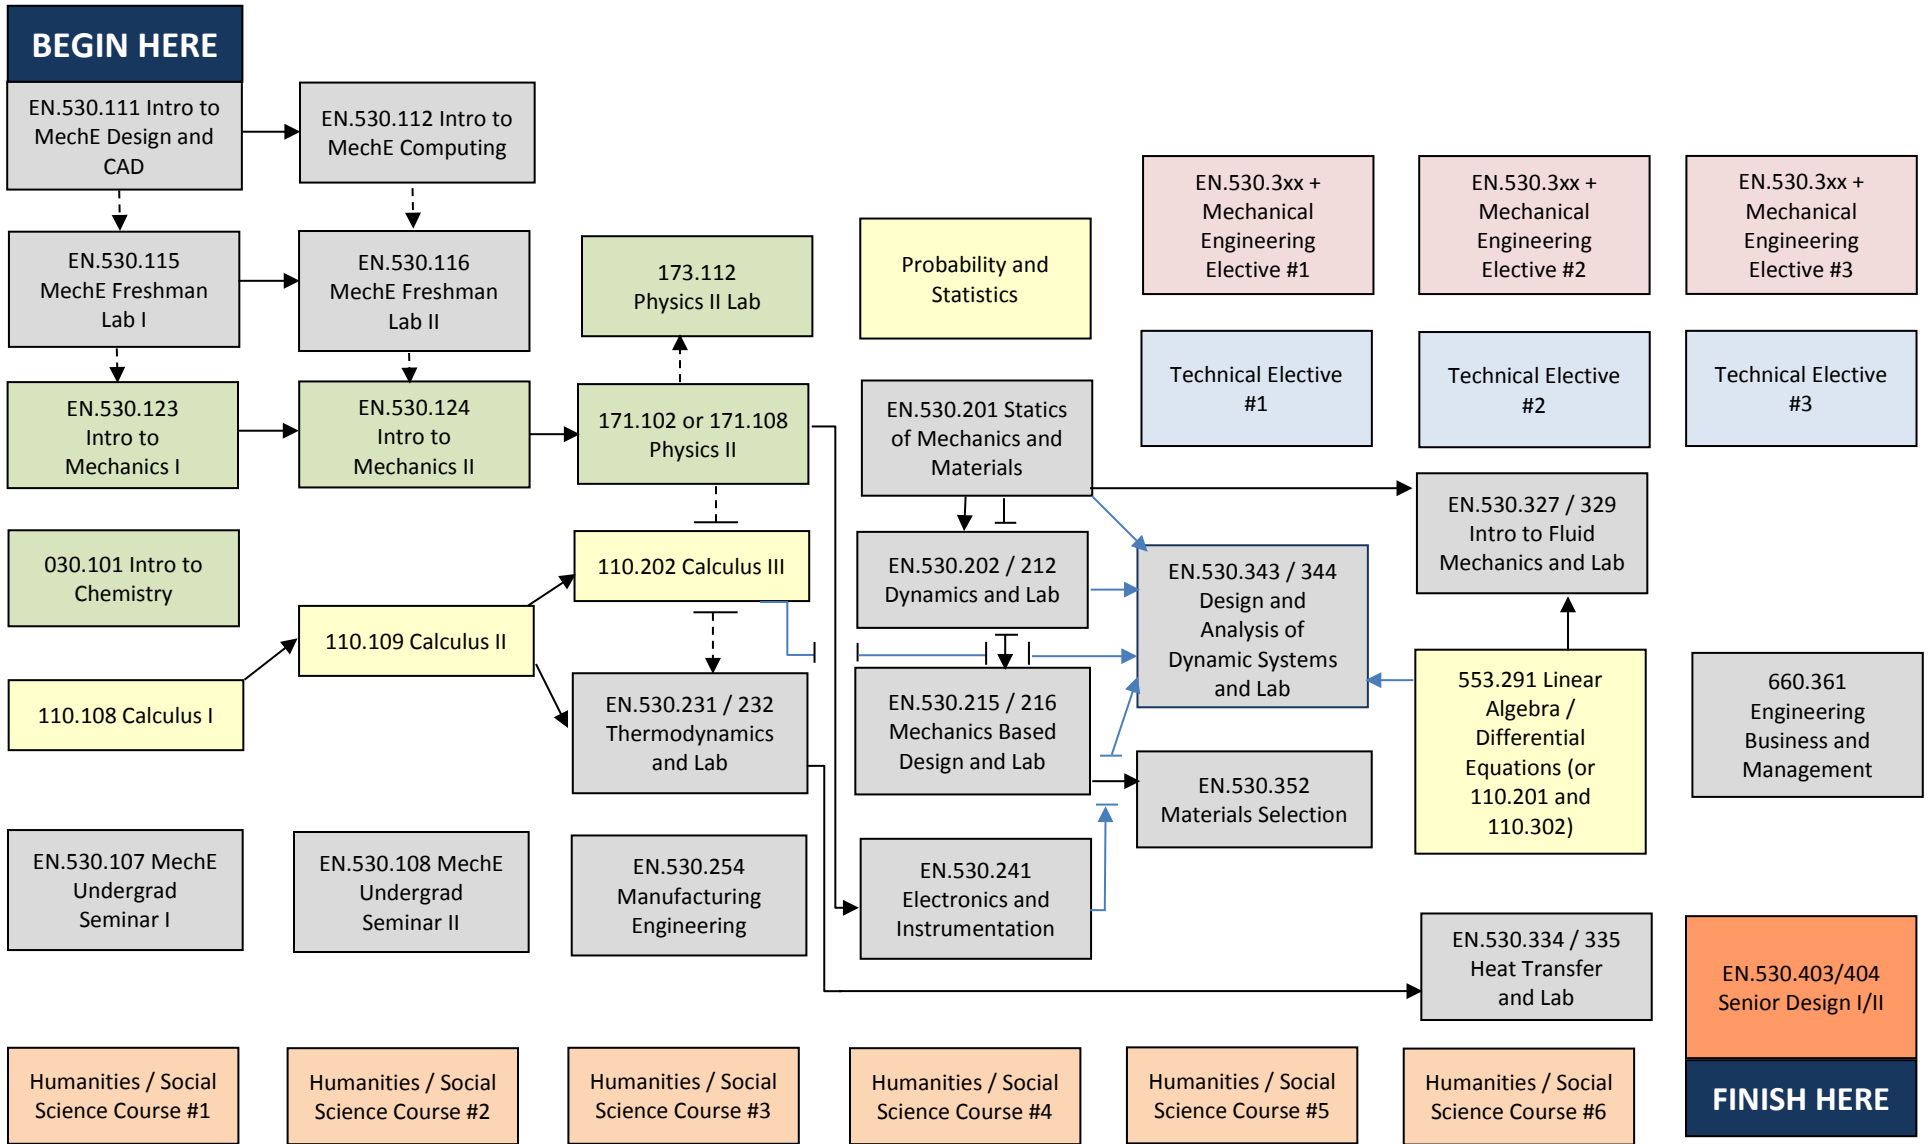

Mechanical Engineering major – Course Dependency Map – Class of 2021

Key

Required Engineering	Math	H&S	Science	Technical Elective	MechE Elective
----------------------	------	-----	---------	--------------------	----------------

Required for next course: →
Concurrent: - - ->
Suggested for next course: ···>

Basic Science, Mathematics, and Humanities / Social Science in other departments: some courses have prerequisites not mapped here. See sis.jhu.edu/classes for info.