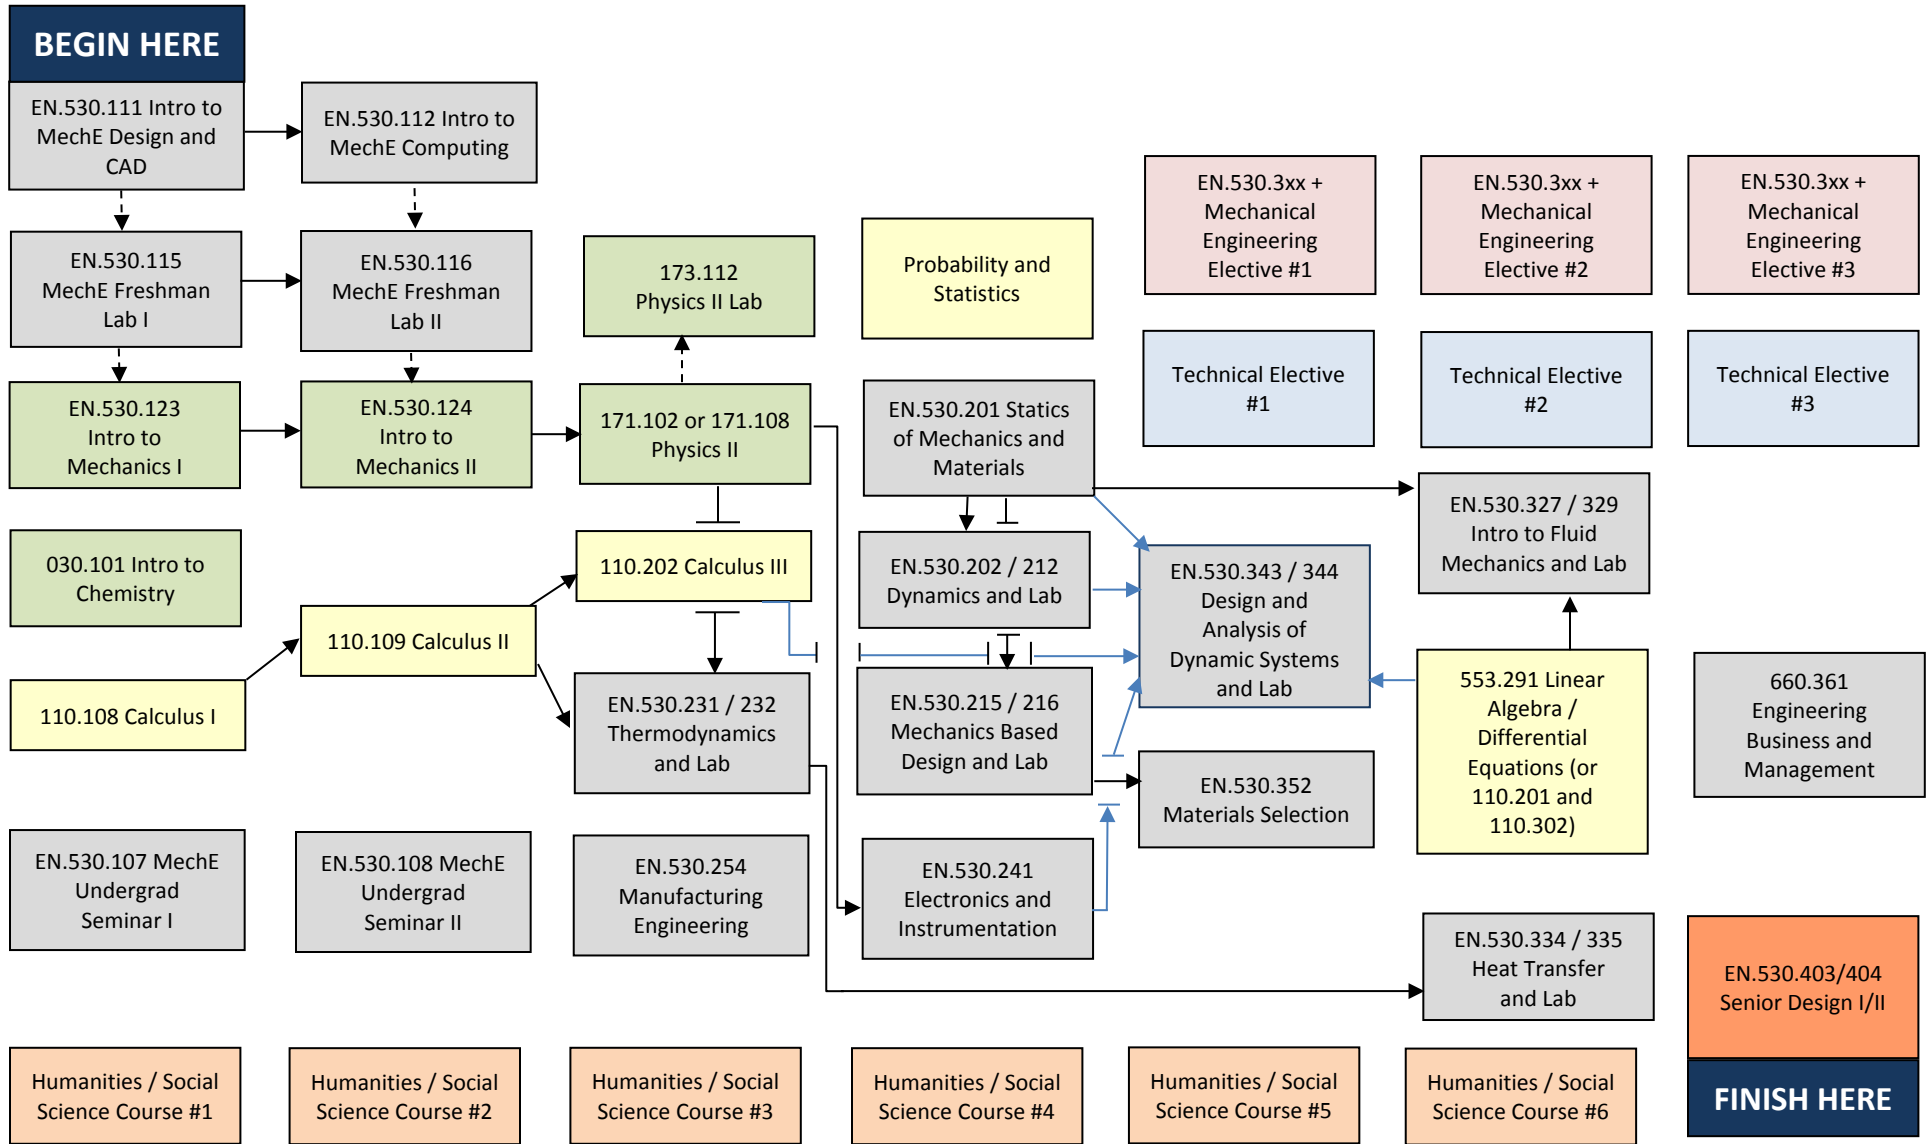

Mechanical Engineering major – Course Dependency Map – Class of 2021 and later

Key

Required Engineering	Math	H&S	Science	Technical Elective	MechE Elective
----------------------	------	-----	---------	--------------------	----------------

Required for next course: →
Concurrent: - - ->
Suggested for next course: ···>

Basic Science, Mathematics, and Humanities / Social Science in other departments: some courses have prerequisites not mapped here. See sis.jhu.edu/classes for info.