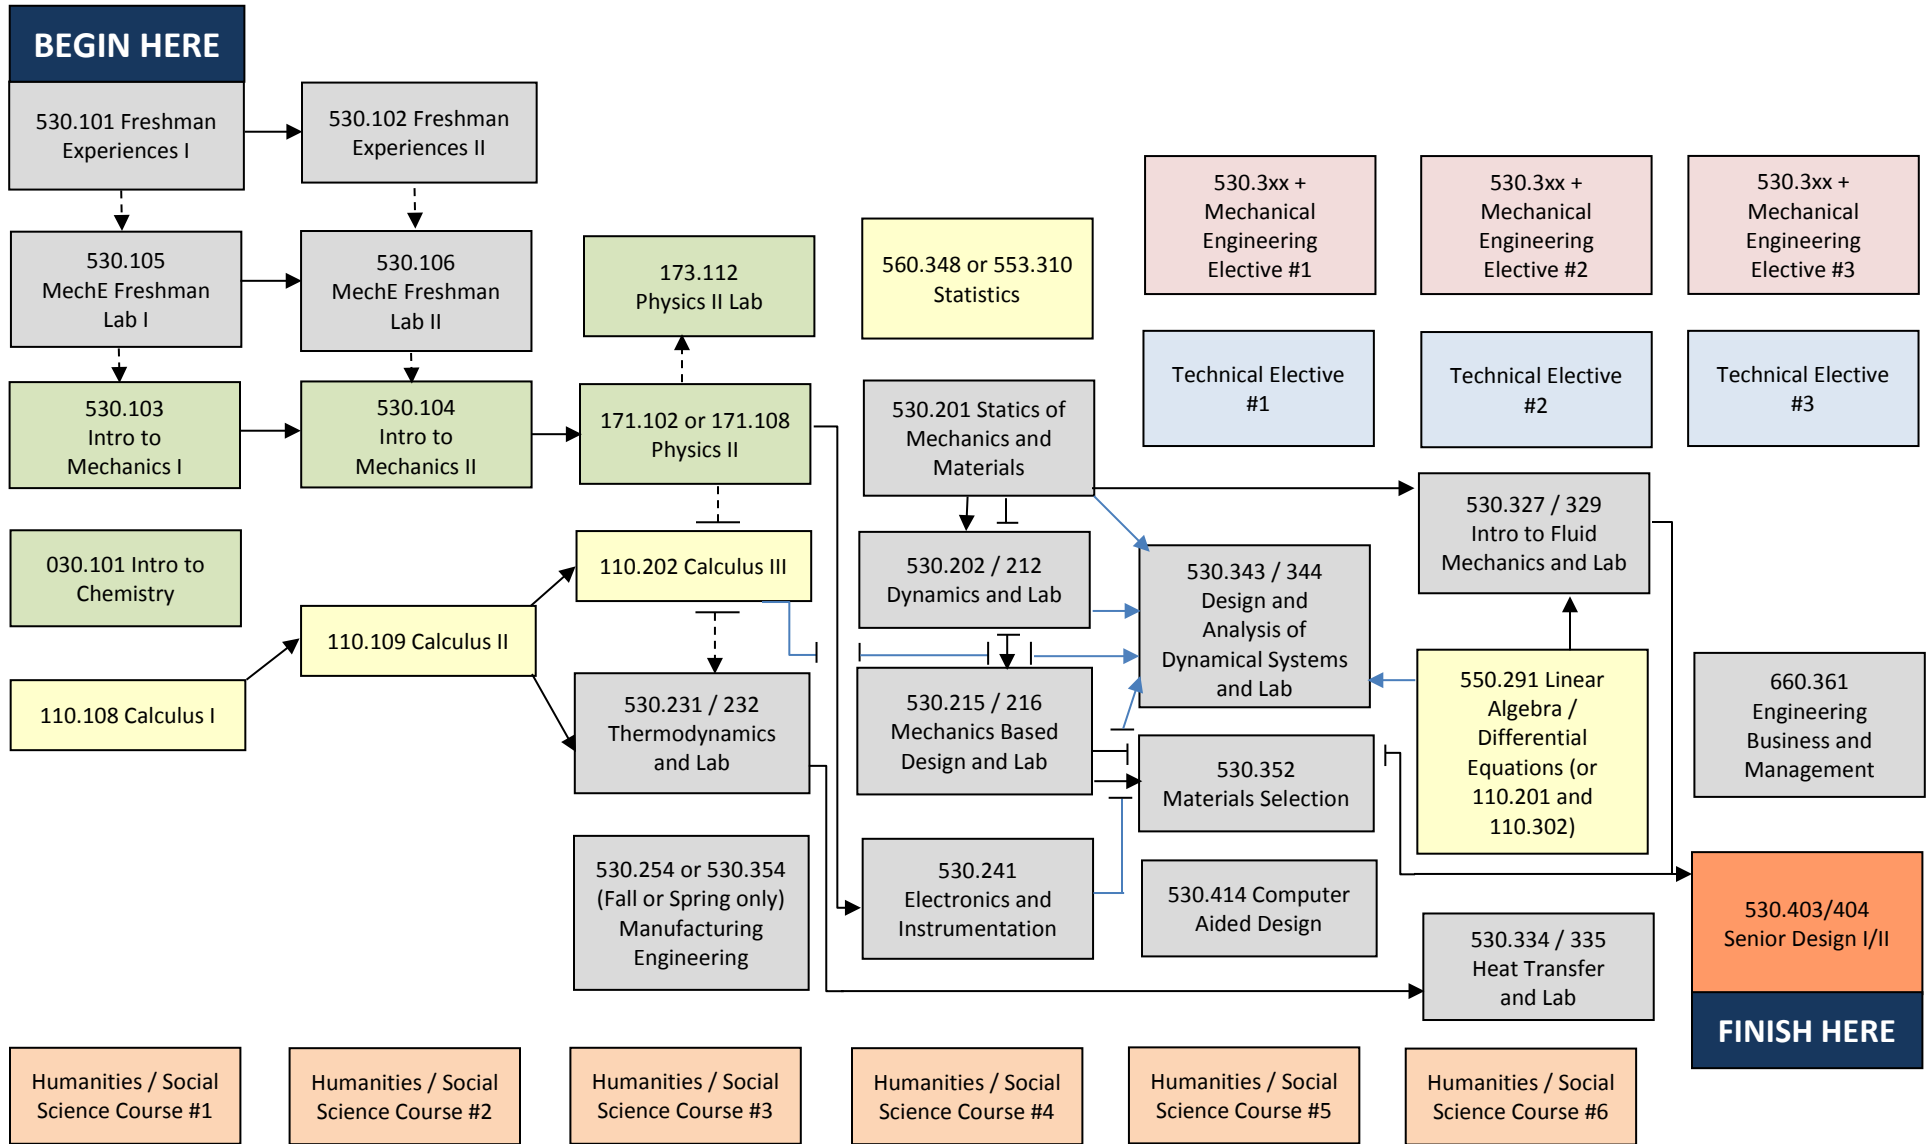

Mechanical Engineering major – Course Dependency Map – Classes of 2019-2020

Key

Required Engineering	Math	H&S	Science	Technical Elective	MechE Elective
----------------------	------	-----	---------	--------------------	----------------

Required for next course: \longrightarrow Concurrent: \dashrightarrow

Basic Science, Mathematics, and Humanities / Social Science in other departments: some courses have prerequisites not mapped here. See sis.jhu.edu/classes for info.