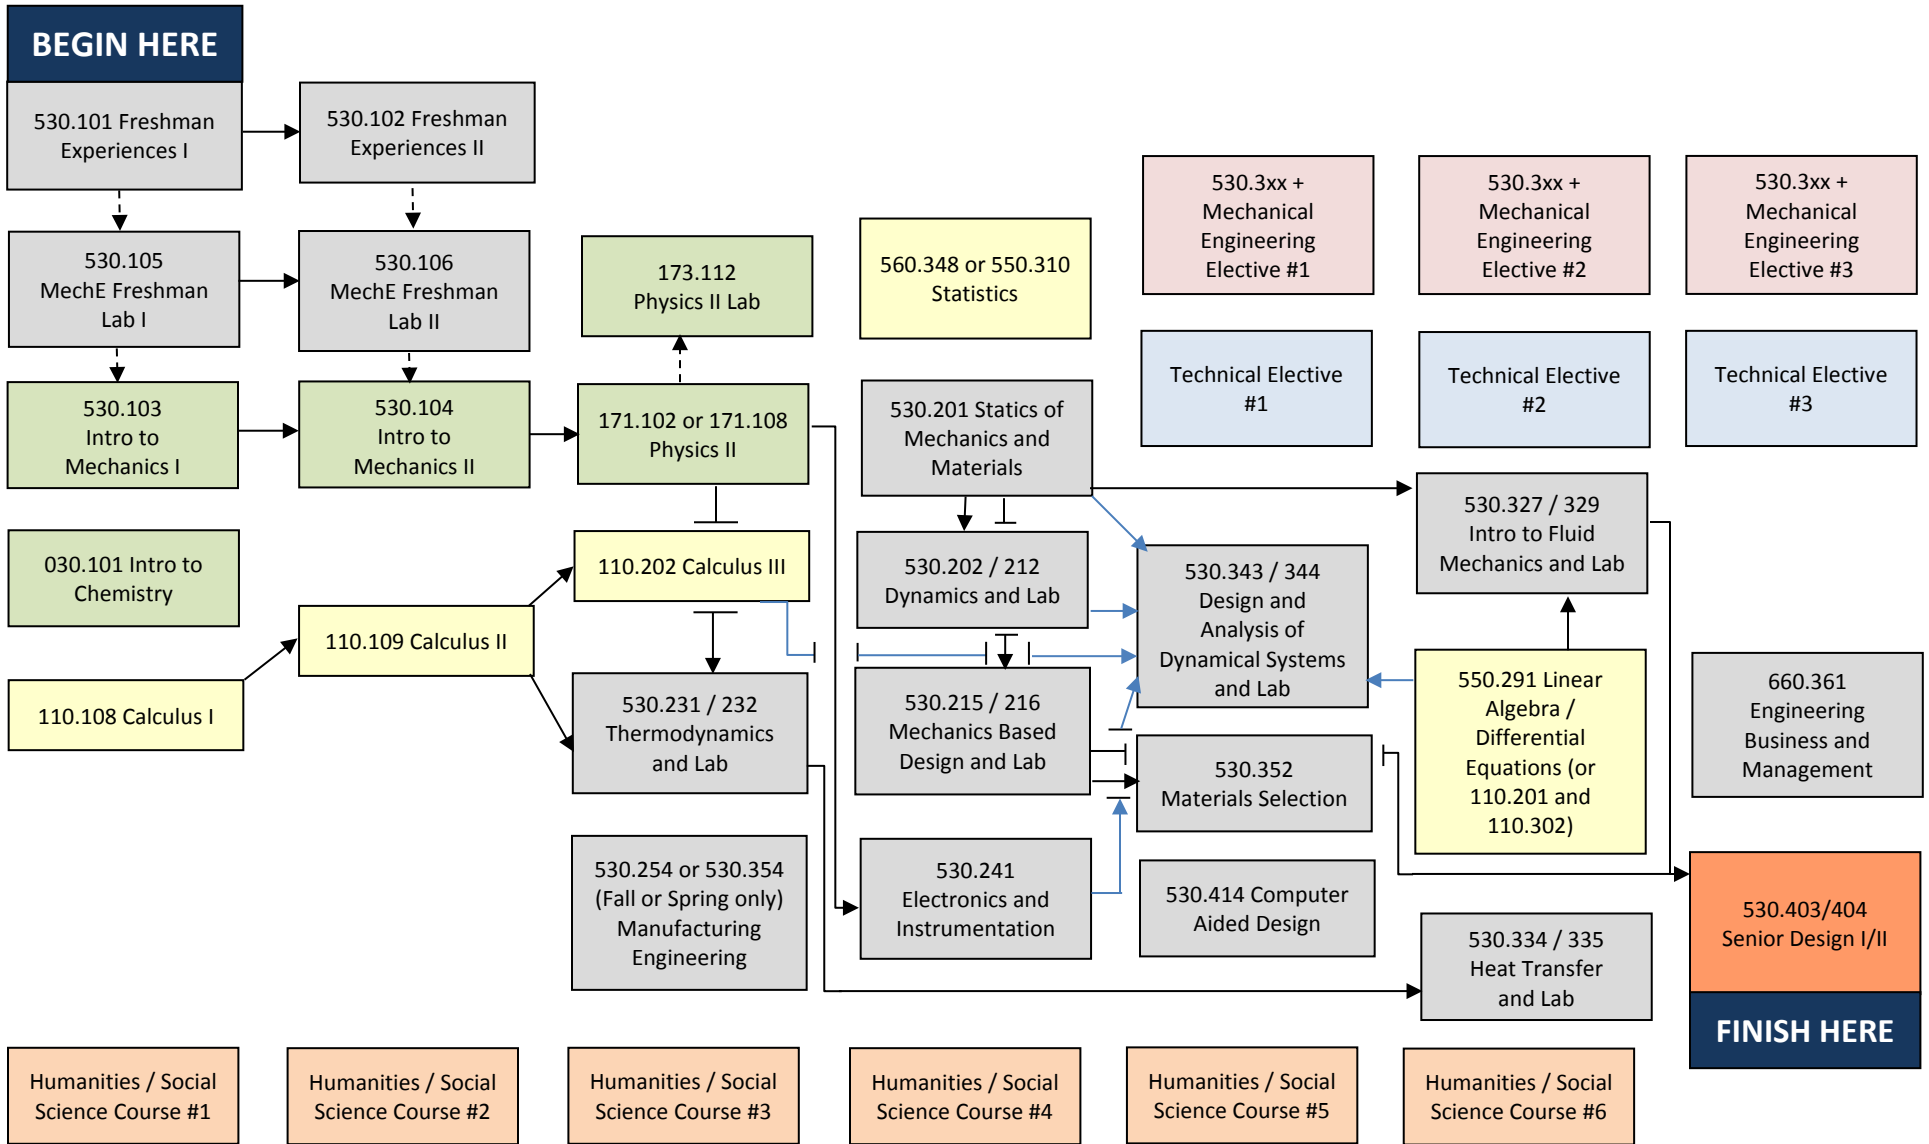

# Mechanical Engineering major – Course Dependency Map – Class of 2018-19-20

**Key**

Required Engineering	Math	H&S	Science	Technical Elective	MechE Elective
----------------------	------	-----	---------	--------------------	----------------

Required for next course:  $\longrightarrow$       Concurrent:  $\dashrightarrow$

Basic Science, Mathematics, and Humanities / Social Science in other departments: some courses have prerequisites not mapped here. See [sis.jhu.edu/classes](http://sis.jhu.edu/classes) for info.