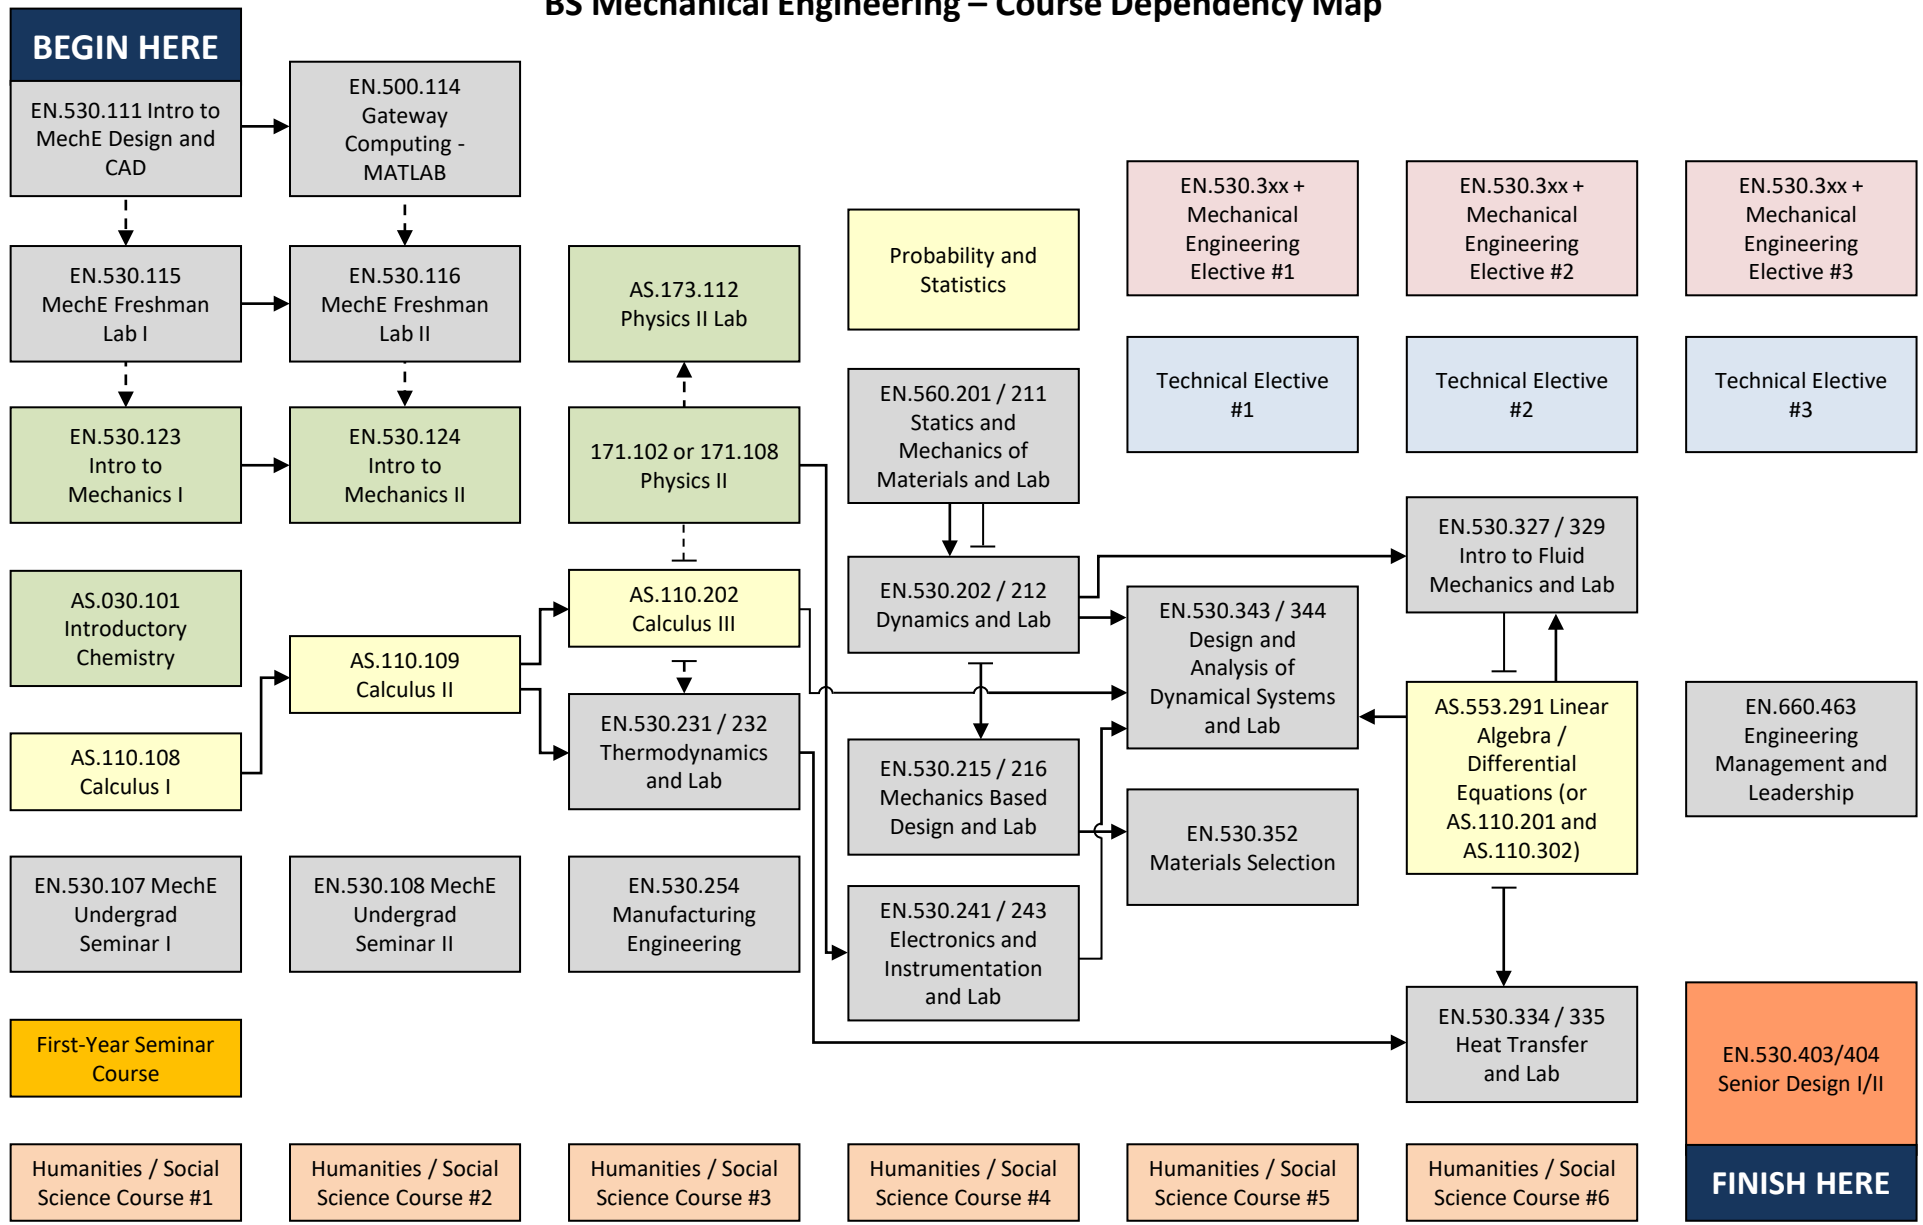

# BS Mechanical Engineering – Course Dependency Map

**Key**

Required Engineering	Science	Math	MechE Elective	Technical Elective	FYS	H&S
----------------------	---------	------	----------------	--------------------	-----	-----

Required for next course: **→**      Concurrent: **- - - →**

Many Basic Science, Mathematics, and Humanities / Social Science courses have prerequisites not mapped here. See [sis.jhu.edu/classes](http://sis.jhu.edu/classes) for info.