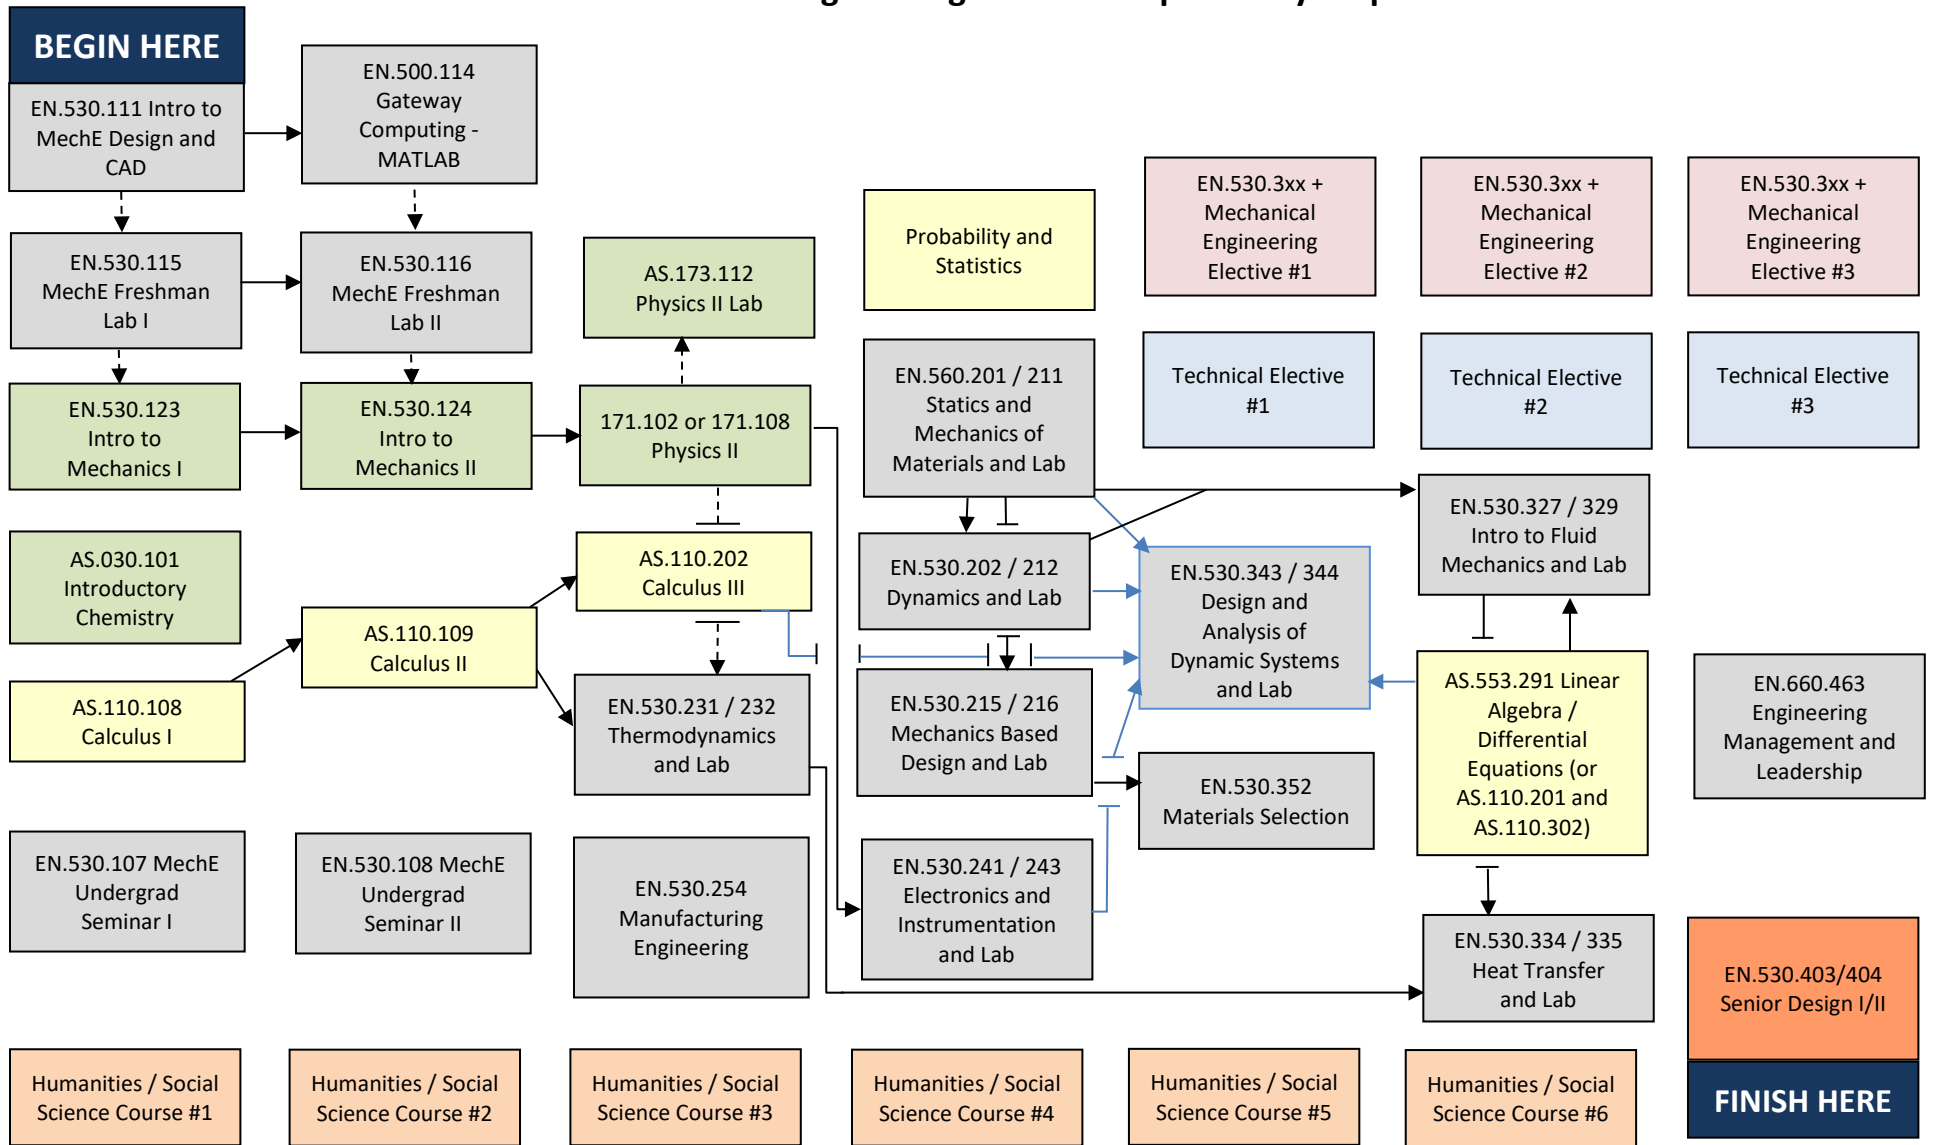

BS Mechanical Engineering – Course Dependency Map

Key

Required Engineering	Math	H&S	Science	Technical Elective	MechE Elective
----------------------	------	-----	---------	--------------------	----------------

Required for next course: →
Concurrent: - - ->
Suggested for next course: ····>

Basic Science, Mathematics, and Humanities / Social Science in other departments: some courses have prerequisites not mapped here. See sis.jhu.edu/classes for info.